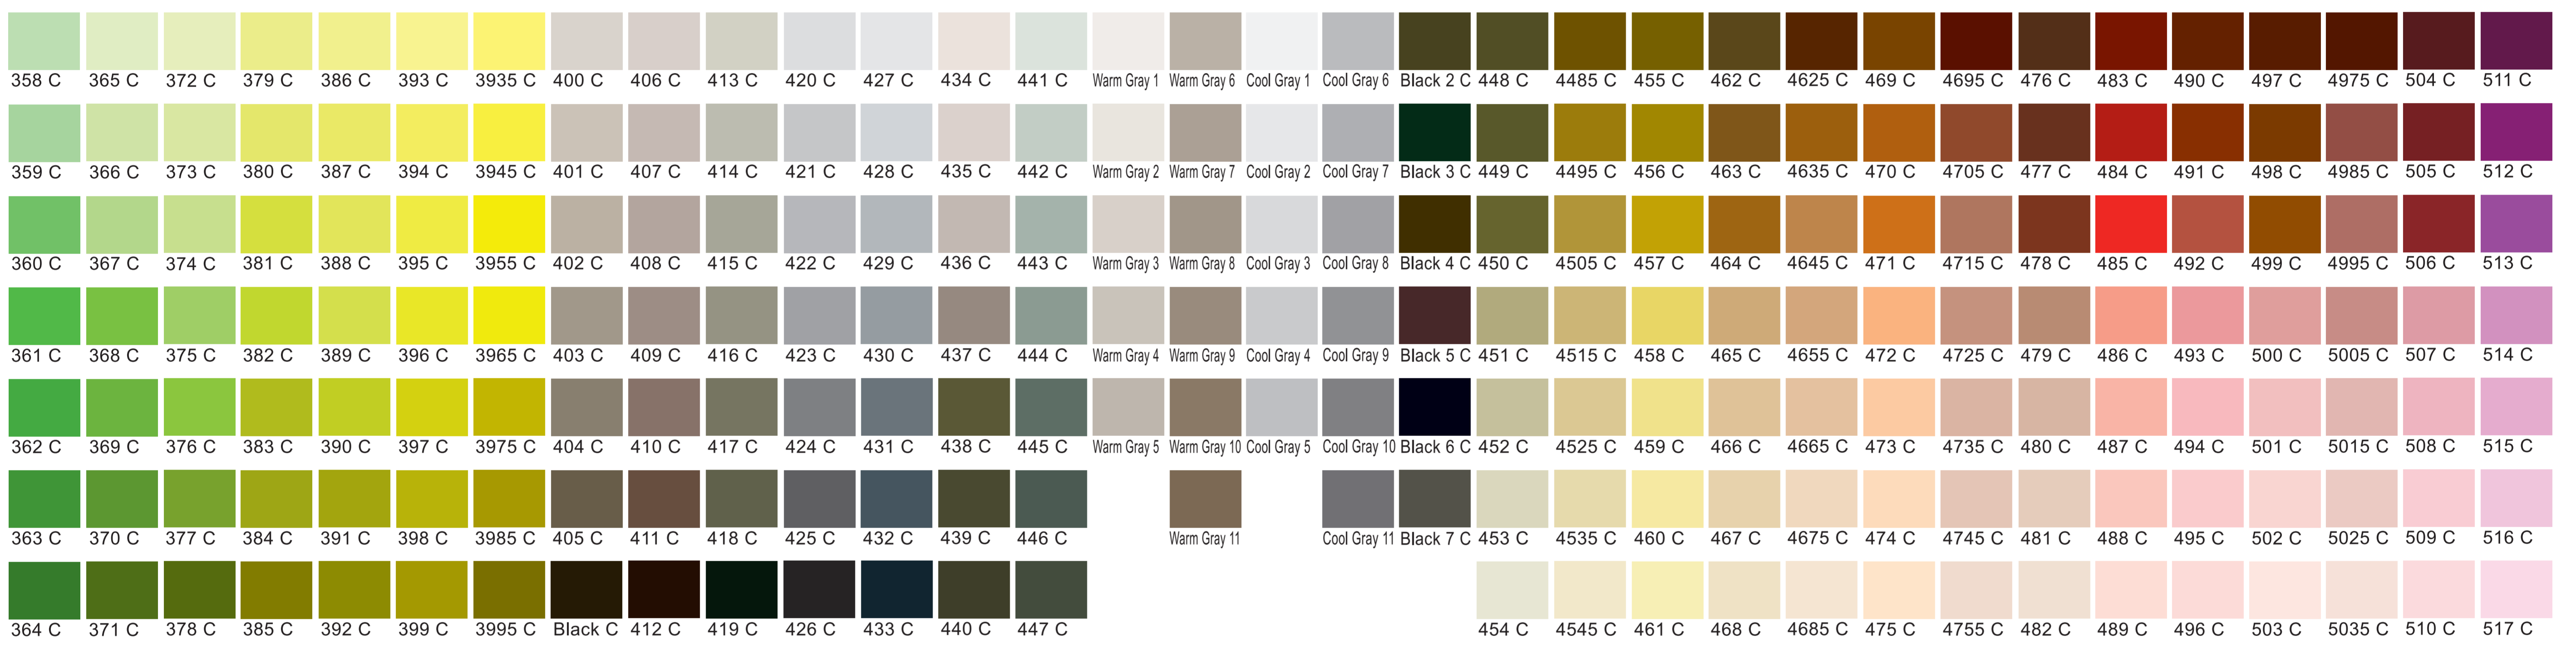

Pantone Coated C - Fluor

masGUANT
Color calibration bars with numerical scales from 100 to 5, including yellow, cyan, magenta, and black bars.

Transfer/Ab Fluor