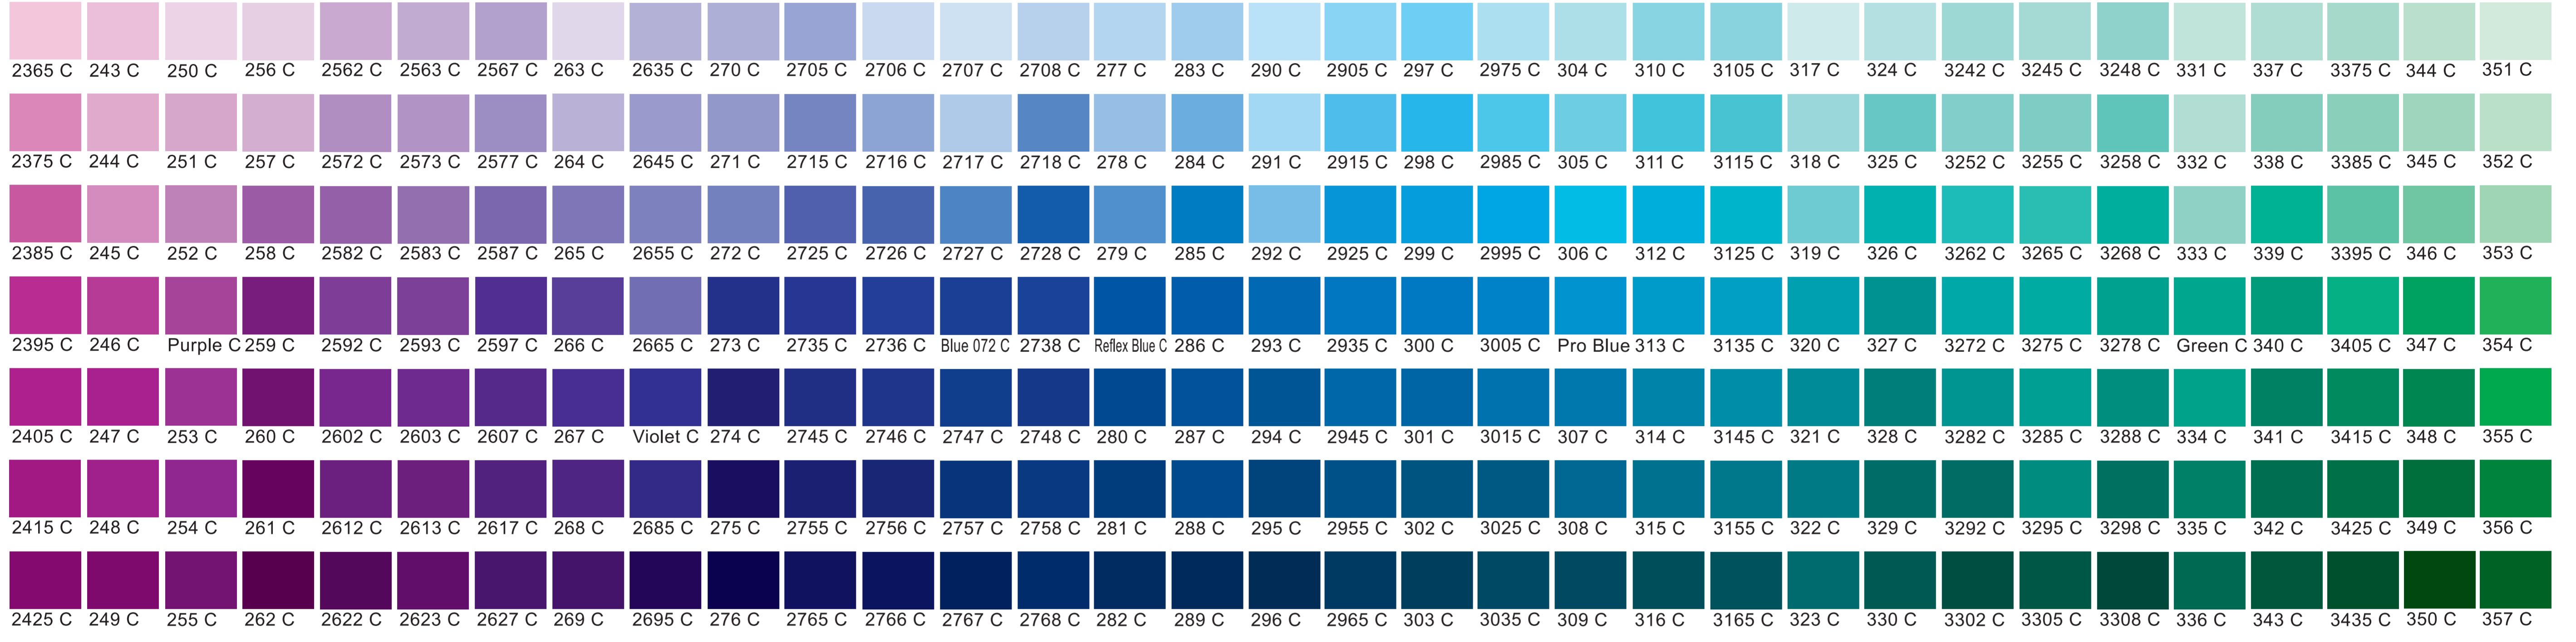

Pantone Coated C - Fluor

masGUANT
Color calibration bars with numerical scales from 100 to 5, including yellow, cyan, magenta, and black bars.

Transfer/Ab Fluor