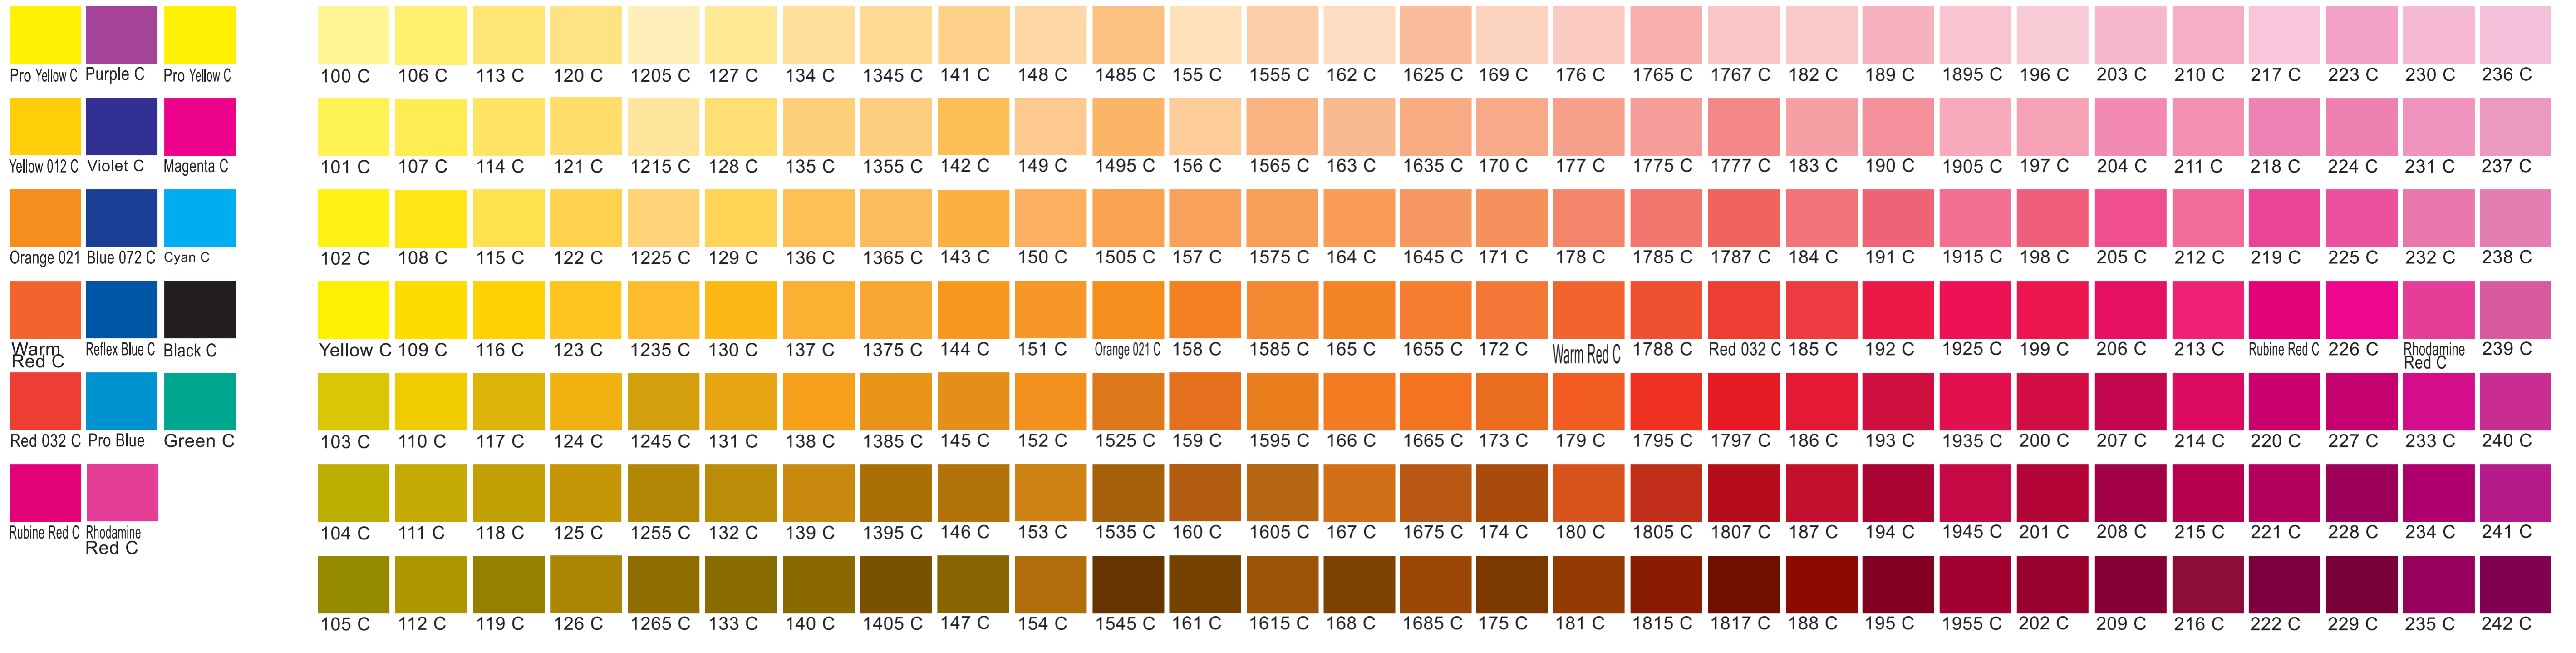

Pantone Coated C - Fluor

masGUANT
Color calibration bars with numerical scales from 100 to 5, including yellow, cyan, magenta, and black bars.

Transfer/Ab Fluor