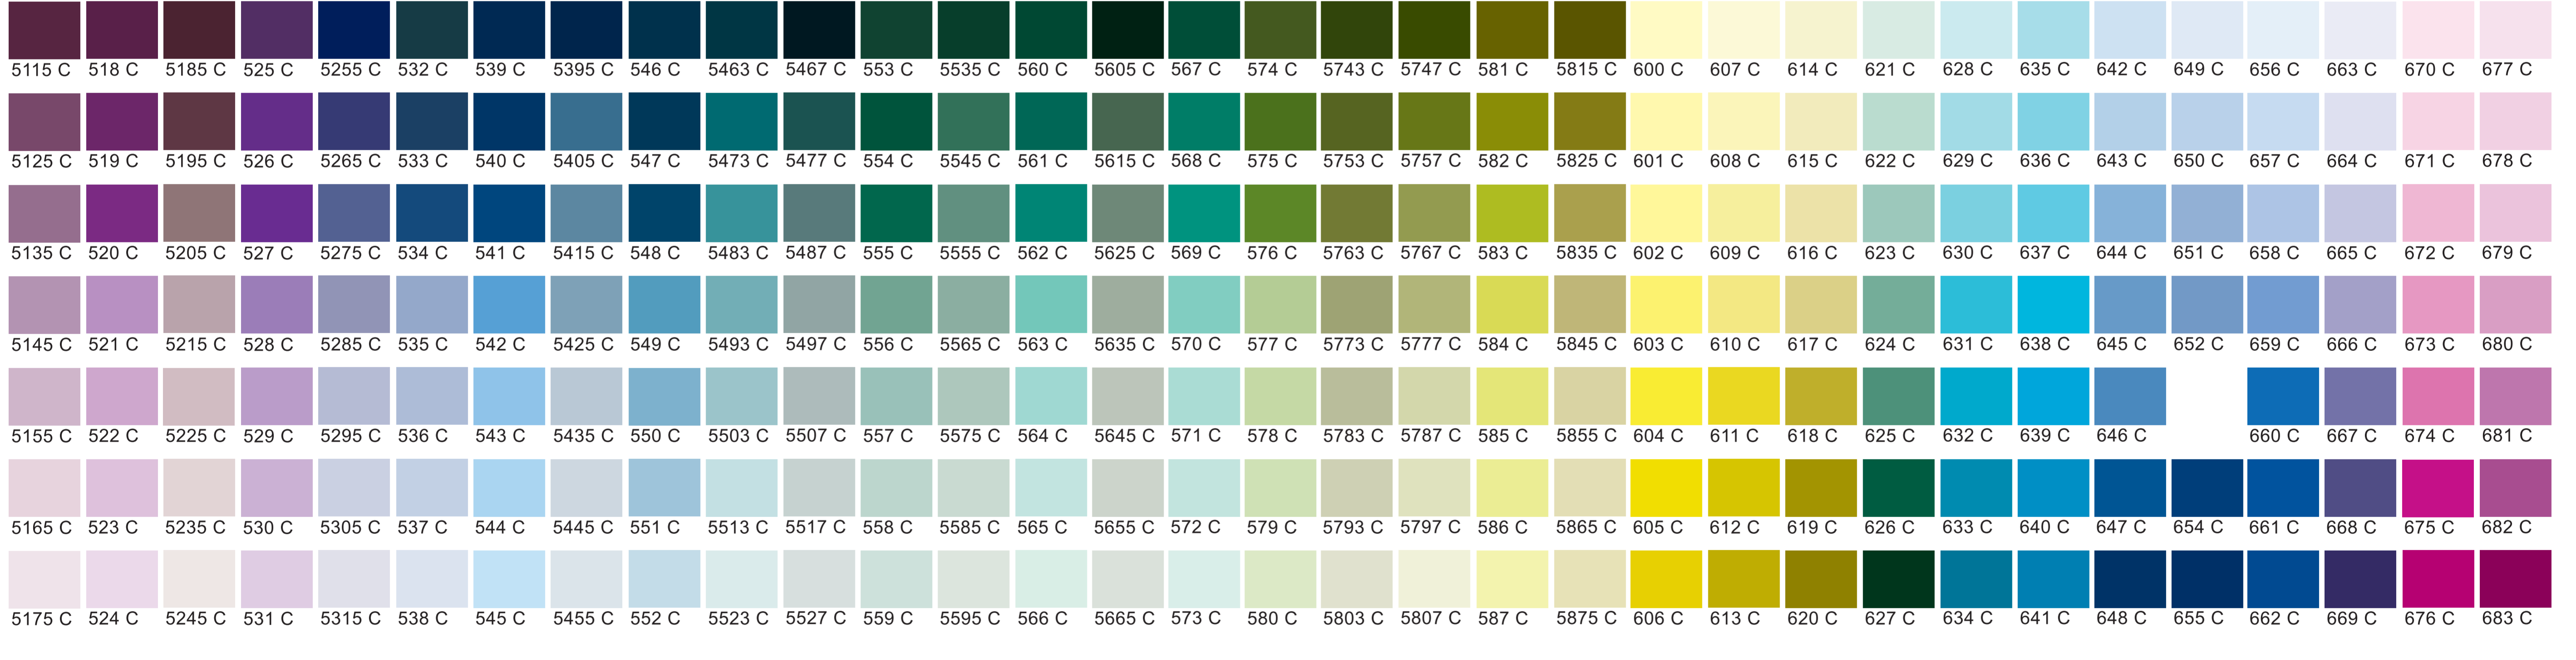

Pantone Coated C - Fluor

masGUANT
Color calibration bars with numerical scales from 100 to 5, including yellow, cyan, magenta, and black bars.

Transfer/Ab Fluor